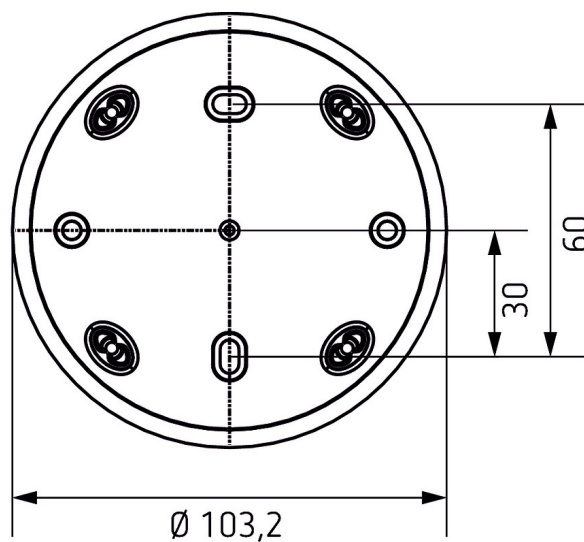

## Description

- Presence detector surface frame
- Suitable for thePrema, theRonda, theMova P
- Colour: Pure white
- Additional colours available upon request

## Scale drawings

Subject to technical changes and misprints

additional information at: [www.theben.de/product/9070600](http://www.theben.de/product/9070600)

The load data are determined with exemplary selected illuminants and are therefore typical data due to the large number of available products.